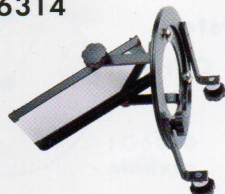

K RANGE MIRRORS

For use with all K Range Effects Projectors. May be fitted to a Solar 250 Effects Projector using K Mirror Mounting Brackets FG2029.

Linear Motion Mirror	FG6311	180.00
Circular Motion Mirror	FG6312	171.00
K Deflector Mirror	FG6313	99.00
Barrel Mirror	FG6314	185.00