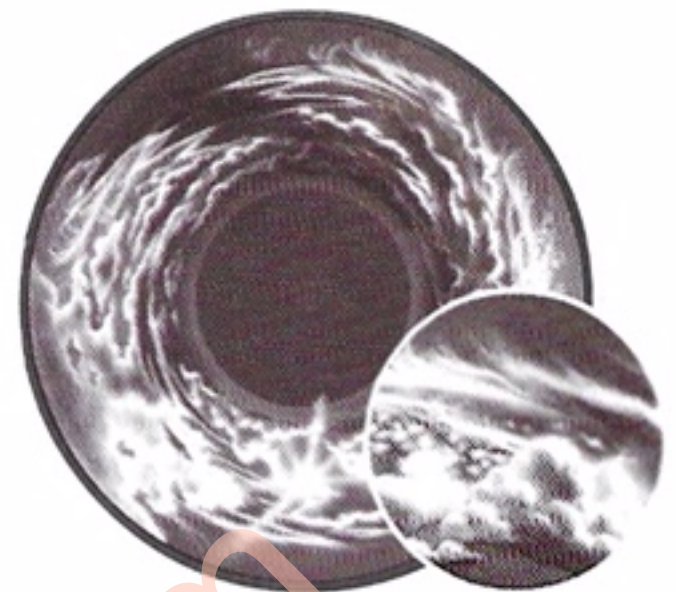

WHITE CLOUDS - FG7282