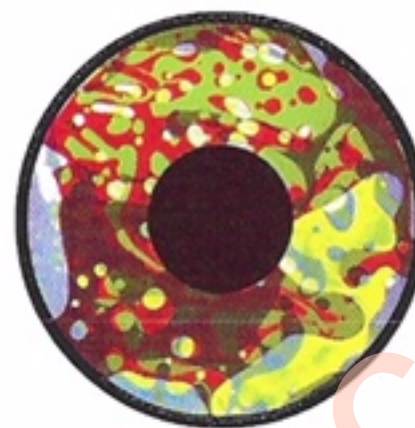

Liquid Wheels

Liquid Wheels combine vivid coloured immiscible liquids. The standard range is shown below.

FG7083

FG7038

FG7038A

FG7038B

FG7038C

FG7038D