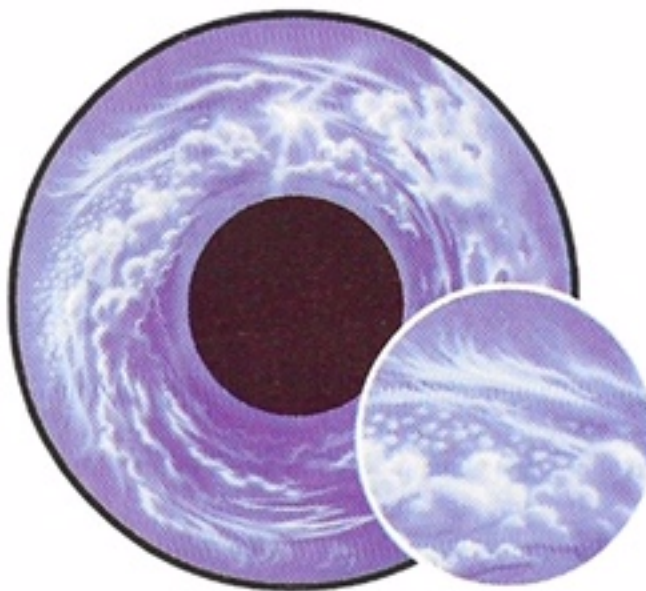

Projection & Effects Catalogue

[OPTI][™] Kinetics

AVIATION - FG7040

CLOUD - FG7045

DEEP - FG7049

CAVE - FG7042

COG - FG7046

DEVIL - FG7050

CHAOS - FG7043

COMIC VIOLENCE - FG7047

EARTHQUAKE - FG7051

CIRCUIT - FG7044

DECADE - FG7048

EASTERN HORIZONS - FG7052

[OPTI]™ 6" Effect Wheels

FIRE - FG7053